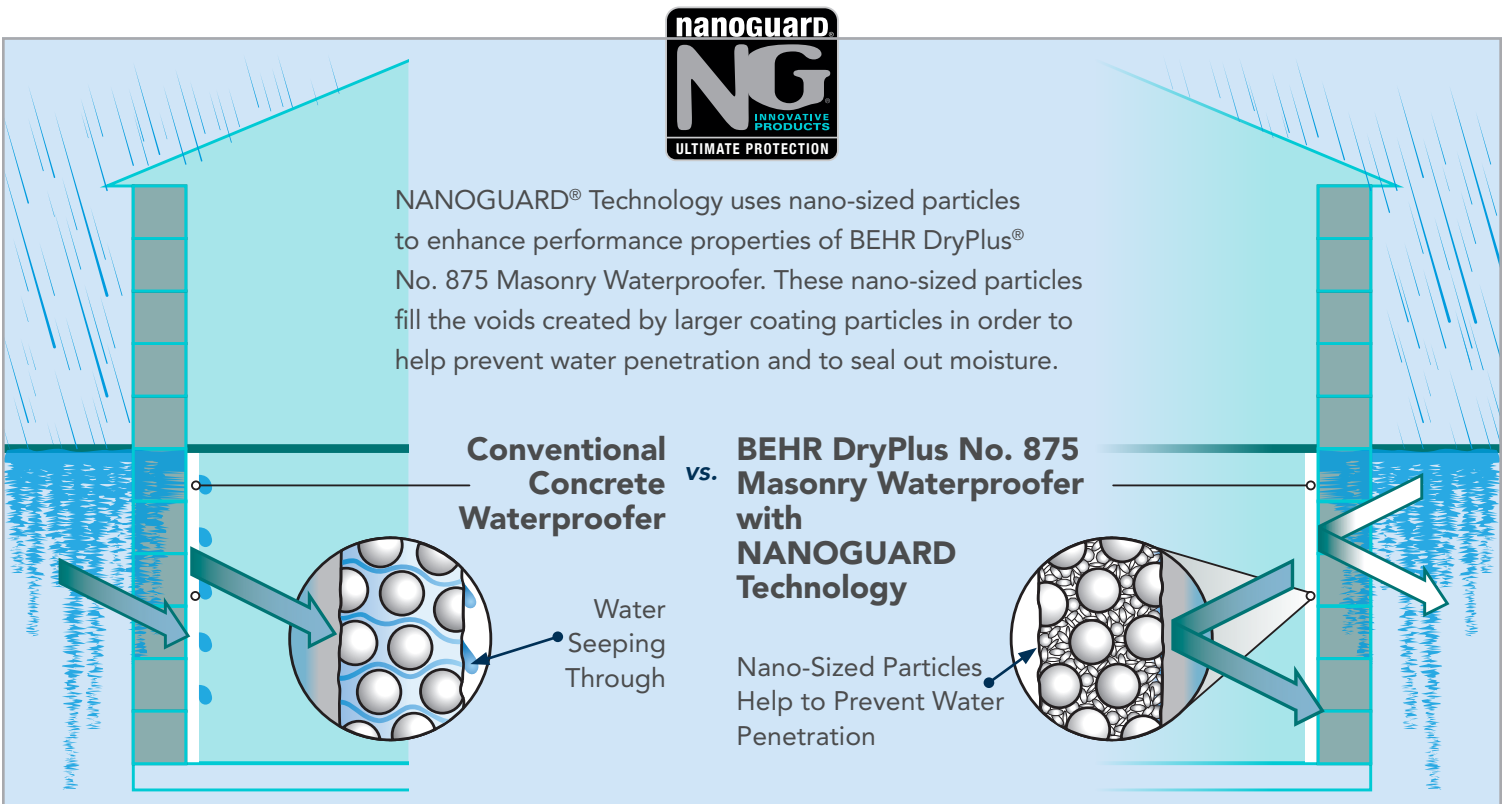

Cover photo (Top): Palomino Beige DMW-08 | (Bottom): Basement Gray 876

Have a coating or product question?
Visit behr.com or call 1-800-854-0133 Ext. 2 (U.S.).

Find Us On: