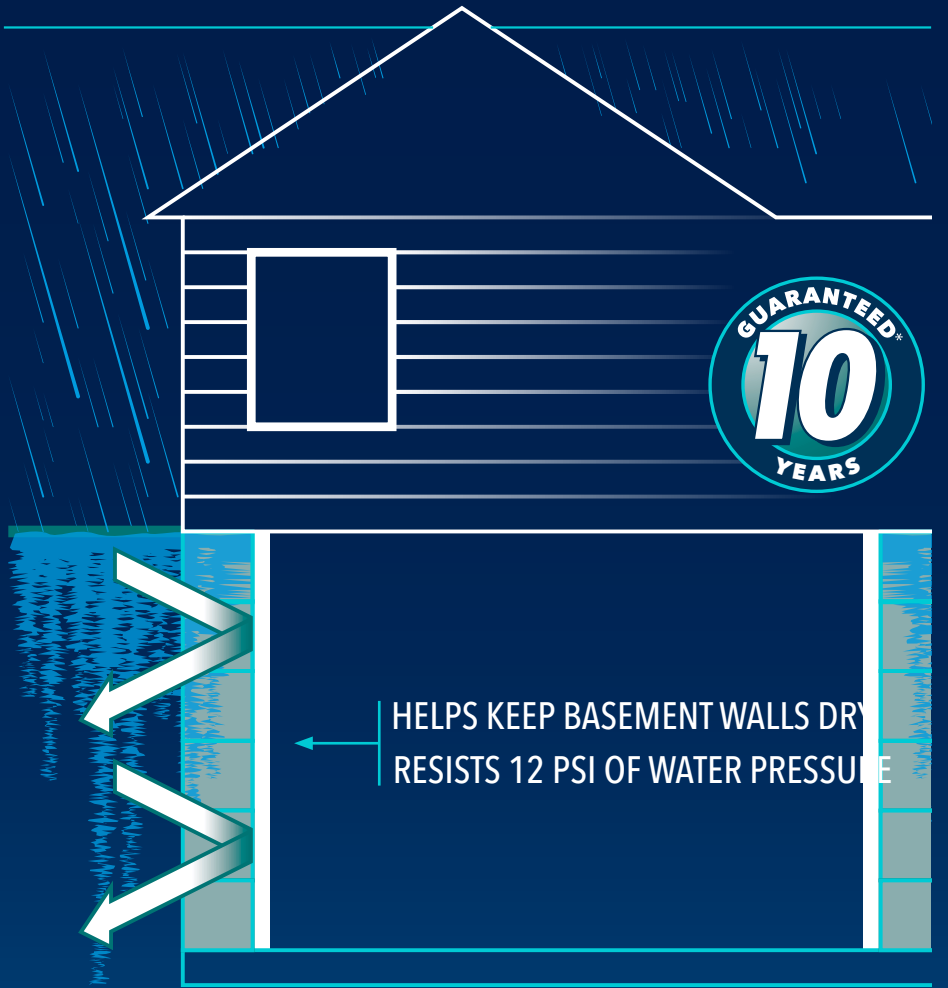

INTERIOR | EXTERIOR FLAT

BEHR 

DRY PLUS[®]

MASONRY WATERPROOFER

Bleached Sand DMW-01

Antique White 23

Coast Light DMW-10

White No. 875